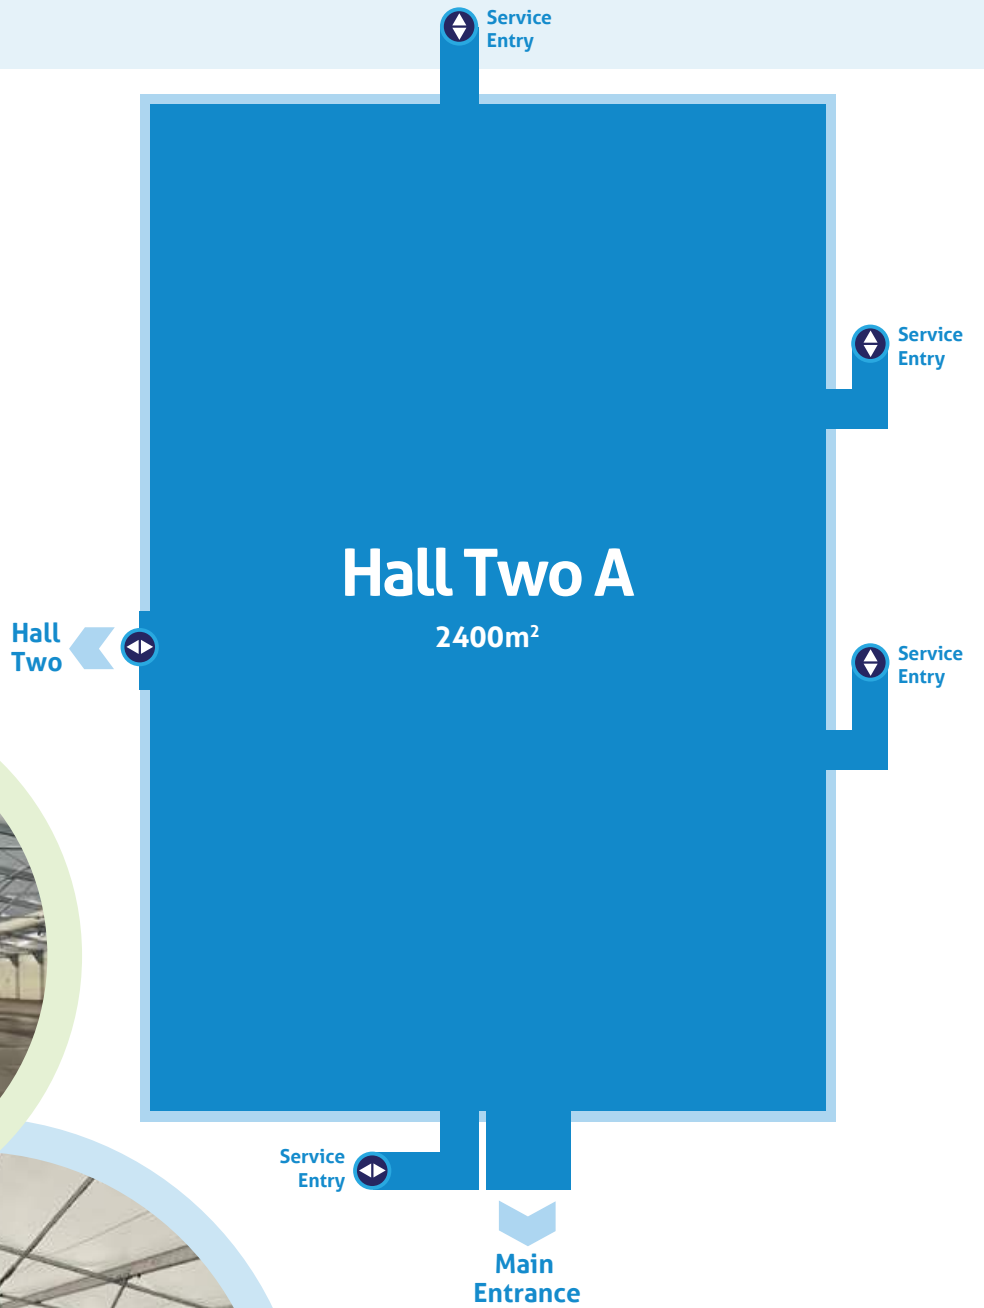

One venue, limitless possibilities

Located in the centre of England an exhibition, conference and outdoor event venue like no other.

Hall One

Room	Sqm	Theatre style capacity	Cabaret	Standing reception	Dinner
Hall 1	3000m ²	2,092	1,008	3,000	1,200

Hall Two

Room	Sqm	Theatre Style	Cabaret	Standing reception	Dinner
Hall 2	4536m ²	3,054	1,720	4,500	2,710

Hall Two A

Room	Sqm	Theatre Style	Cabaret	Standing Reception	Dinner (rounds of 10)
Hall 2a	2,400m ²	1,680	816	2000	960

Hall Three

Room	Sqm	Theatre Style	Cabaret	Standing reception	Dinner
Hall 3	3978m ²	3600	1728	3600	1900

The Loft

Room	Sqm	Theatre Style	Cabaret	Standing Reception	Dinner (rounds of 10)
The Loft	349m ²	400	176	433	220

Warwick Complex

Room	Sqm	Theatre Style	Cabaret	Standing reception	Dinner
Stareton Hall	495m ²	450	256	450	300
Oak Tree Private	189m ²	147	80	150	100
Oak Tree Public	93m ²	70	-	100	50

Stoneleigh Park Overview