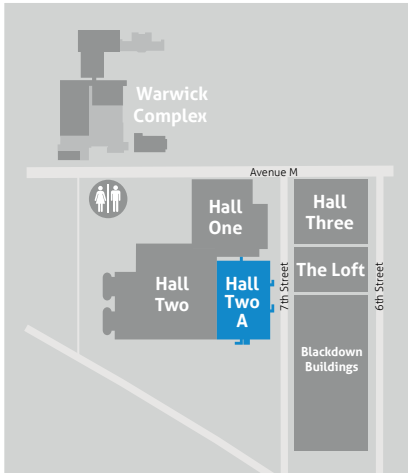

One venue, limitless possibilities

Located in the centre of England an exhibition, conference and outdoor event venue like no other.

Hall One

Room	Sqm	Theatre style capacity	Cabaret	Standing reception	Dinner
Hall 1	3000m ²	2,092	1,008	3,000	1,200

Hall Two

Room	Sqm	Theatre Style	Cabaret	Standing reception	Dinner
Hall 2	4536m ²	3,054	1,720	4,500	2,710

Hall Two A

Room	Sqm	Theatre Style	Cabaret	Standing Reception	Dinner (rounds of 10)
Hall 2a	2,400m ²	1,680	816	2000	960

Hall Three

Room	Sqm	Theatre Style	Cabaret	Standing reception	Dinner
Hall 3	3978m ²	3600	1728	3600	1900

The Loft

Room	Sqm	Theatre Style	Cabaret	Standing Reception	Dinner (rounds of 10)
The Loft	349m ²	400	176	433	220

Warwick Complex

Room	Sqm	Theatre Style	Cabaret	Standing reception	Dinner
Stareton Hall	495m ²	450	256	450	300
Oak Tree Private	189m ²	147	80	150	100
Oak Tree Public	93m ²	70	-	100	50

Stoneleigh Park Overview