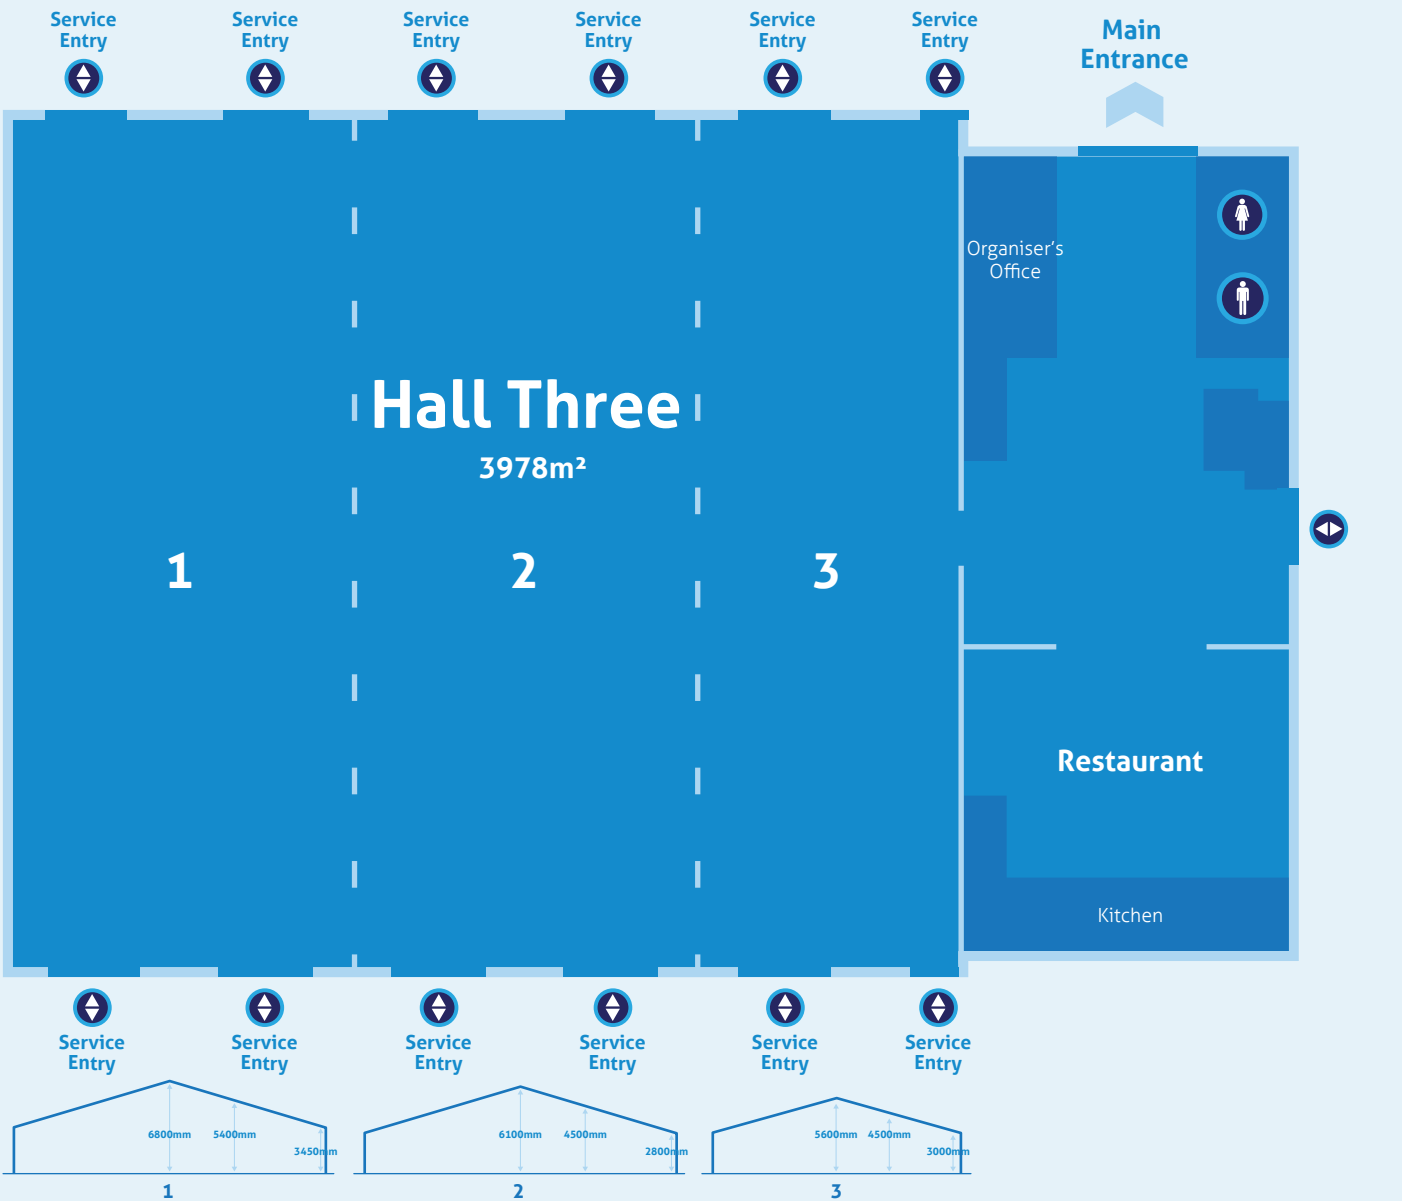

One venue, limitless possibilities

Located in the centre of England an exhibition, conference and outdoor event venue like no other.

Hall One

Room	Sqm	Theatre style capacity	Cabaret	Standing reception	Dinner
Hall 1	3000m ²	2,092	1,008	3,000	1,200

Hall Two

Room	Sqm	Theatre Style	Cabaret	Standing reception	Dinner
Hall 2	4536m ²	3,054	1,720	4,500	2,710

Hall Two A

Room	Sqm	Theatre Style	Cabaret	Standing Reception	Dinner (rounds of 10)
Hall 2a	2,400m ²	1,680	816	2000	960

Hall Three

Room	Sqm	Theatre Style	Cabaret	Standing reception	Dinner
Hall 3	3978m ²	3600	1728	3600	1900

The Loft

Room	Sqm	Theatre Style	Cabaret	Standing Reception	Dinner (rounds of 10)
The Loft	349m ²	400	176	433	220

Warwick Complex

Room	Sqm	Theatre Style	Cabaret	Standing reception	Dinner
Stareton Hall	495m ²	450	256	450	300
Oak Tree Private	189m ²	147	80	150	100
Oak Tree Public	93m ²	70	-	100	50

Stoneleigh Park Overview