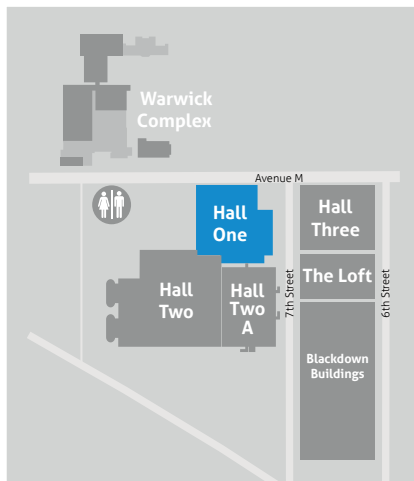

One venue, limitless possibilities

Located in the centre of England an exhibition, conference and outdoor event venue like no other.

Hall One

Room	Sqm	Theatre style capacity	Cabaret	Standing reception	Dinner
Hall 1	3000m ²	2,092	1,008	3,000	1,200

Hall Two

Room	Sqm	Theatre Style	Cabaret	Standing reception	Dinner
Hall 2	4536m ²	3,054	1,720	4,500	2,710

Hall Two A

Room	Sqm	Theatre Style	Cabaret	Standing Reception	Dinner (rounds of 10)
Hall 2a	2,400m ²	1,680	816	2000	960

Hall Three

Room	Sqm	Theatre Style	Cabaret	Standing reception	Dinner
Hall 3	3978m ²	3600	1728	3600	1900

The Loft

Room	Sqm	Theatre Style	Cabaret	Standing Reception	Dinner (rounds of 10)
The Loft	349m ²	400	176	433	220

Warwick Complex

Room	Sqm	Theatre Style	Cabaret	Standing reception	Dinner
Stareton Hall	495m ²	450	256	450	300
Oak Tree Private	189m ²	147	80	150	100
Oak Tree Public	93m ²	70	-	100	50

Stoneleigh Park Overview