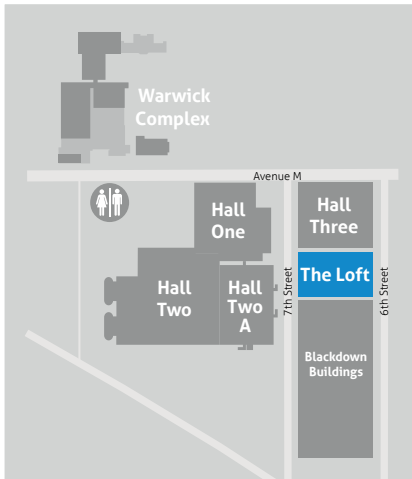

One venue, limitless possibilities

Located in the centre of England an exhibition, conference and outdoor event venue like no other.

Hall One

Room	Sqm	Theatre style capacity	Cabaret	Standing reception	Dinner
Hall 1	3000m ²	2,092	1,008	3,000	1,200

Hall Two

Room	Sqm	Theatre Style	Cabaret	Standing reception	Dinner
Hall 2	4536m ²	3,054	1,720	4,500	2,710

Hall Two A

Room	Sqm	Theatre Style	Cabaret	Standing Reception	Dinner (rounds of 10)
Hall 2a	2,400m ²	1,680	816	2000	960

Hall Three

Room	Sqm	Theatre Style	Cabaret	Standing reception	Dinner
Hall 3	3978m ²	3600	1728	3600	1900

The Loft

Room	Sqm	Theatre Style	Cabaret	Standing Reception	Dinner (rounds of 10)
The Loft	349m ²	400	176	433	220

Warwick Complex

Room	Sqm	Theatre Style	Cabaret	Standing reception	Dinner
Stareton Hall	495m ²	450	256	450	300
Oak Tree Private	189m ²	147	80	150	100
Oak Tree Public	93m ²	70	-	100	50

Stoneleigh Park Overview