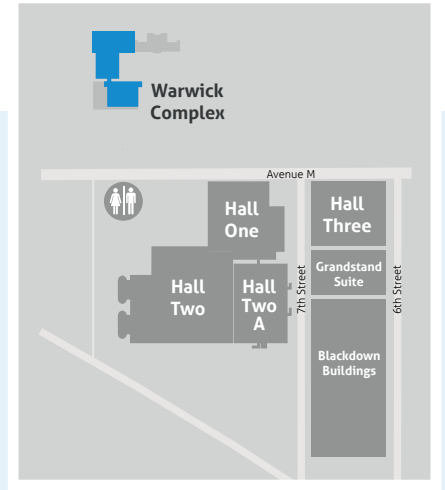

One venue, limitless possibilities

Located in the centre of England an exhibition, conference and outdoor event venue like no other.

Hall One

Room	Sqm	Theatre style capacity	Cabaret	Standing reception	Dinner
Hall 1	3000m ²	2,092	1,008	3,000	1,200

Hall Three

Room	Sqm	Theatre Style	Cabaret	Standing reception	Dinner
Hall 3	3978m ²	3600	1728	3600	1900

The Loft

Room	Sqm	Theatre Style	Cabaret	Standing Reception	Dinner (rounds of 10)
The Loft	349m ²	400	176	433	220

Warwick Complex

Room	Sqm	Theatre Style	Cabaret	Standing reception	Dinner
Stareton Hall	495m ²	450	256	450	300
Oak Tree Private	189m ²	147	80	150	100
Oak Tree Public	93m ²	70	-	100	50

Stoneleigh Park Overview