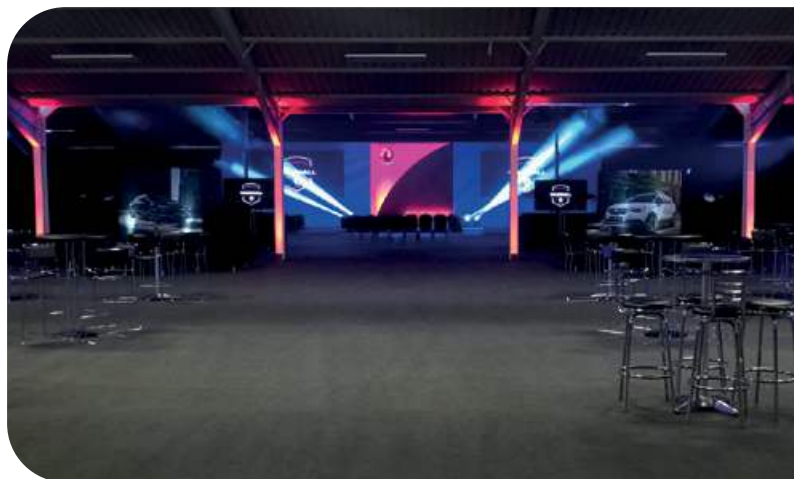

One venue, limitless possibilities

Located in the centre of England an exhibition, conference and outdoor event venue like no other.

Hall One

Room	Sqm	Theatre style capacity	Cabaret	Standing reception	Dinner
Hall 1	3000m ²	2,092	1,008	3,000	1,200

Hall Two

Room	Sqm	Theatre Style	Cabaret	Standing reception	Dinner
Hall 2	4536m ²	3,054	1,720	4,500	2,710

Hall Two A

Room	Sqm	Theatre Style	Cabaret	Standing Reception	Dinner (rounds of 10)
Hall 2a	2,400m ²	1,680	816	2000	960

Hall Three

Room	Sqm	Theatre Style	Cabaret	Standing reception	Dinner
Hall 3	3978m ²	3600	1728	3600	1900

The Loft

Room	Sqm	Theatre Style	Cabaret	Standing Reception	Dinner (rounds of 10)
The Loft	349m ²	400	176	433	220

Warwick Complex

Room	Sqm	Theatre Style	Cabaret	Standing reception	Dinner
Stareton Hall	495m ²	450	256	450	300
Oak Tree Private	189m ²	147	80	150	100
Oak Tree Public	93m ²	70	-	100	50

Stoneleigh Park Overview