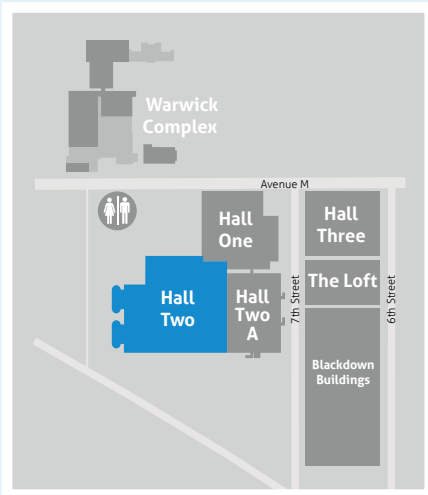

One venue, limitless possibilities

Located in the centre of England an exhibition, conference and outdoor event venue like no other.

Hall One

Room	Sqm	Theatre style capacity	Cabaret	Standing reception	Dinner
Hall 1	3000m ²	2,092	1,008	3,000	1,200

Hall Two

Room	Sqm	Theatre Style	Cabaret	Standing reception	Dinner
Hall 2	4536m ²	3,054	1,720	4,500	2,710

Hall Two A

Room	Sqm	Theatre Style	Cabaret	Standing Reception	Dinner (rounds of 10)
Hall 2a	2,400m ²	1,680	816	2000	960

Hall Three

Room	Sqm	Theatre Style	Cabaret	Standing reception	Dinner
Hall 3	3978m ²	3600	1728	3600	1900

The Loft

Room	Sqm	Theatre Style	Cabaret	Standing Reception	Dinner (rounds of 10)
The Loft	349m ²	400	176	433	220

Warwick Complex

Room	Sqm	Theatre Style	Cabaret	Standing reception	Dinner
Stareton Hall	495m ²	450	256	450	300
Oak Tree Private	189m ²	147	80	150	100
Oak Tree Public	93m ²	70	-	100	50

Stoneleigh Park Overview