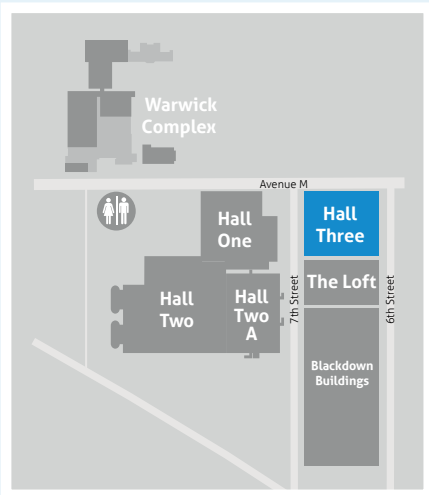

One venue, limitless possibilities

Located in the centre of England an exhibition, conference and outdoor event venue like no other.

Hall One

Room	Sqm	Theatre style capacity	Cabaret	Standing reception	Dinner
Hall 1	3000m ²	2,092	1,008	3,000	1,200

Hall Two

Room	Sqm	Theatre Style	Cabaret	Standing reception	Dinner
Hall 2	4536m ²	3,054	1,720	4,500	2,710

Hall Two A

Room	Sqm	Theatre Style	Cabaret	Standing Reception	Dinner (rounds of 10)
Hall 2a	2,400m ²	1,680	816	2000	960

Hall Three

Room	Sqm	Theatre Style	Cabaret	Standing reception	Dinner
Hall 3	3978m ²	3600	1728	3600	1900

The Loft

Room	Sqm	Theatre Style	Cabaret	Standing Reception	Dinner (rounds of 10)
The Loft	349m ²	400	176	433	220

Warwick Complex

Room	Sqm	Theatre Style	Cabaret	Standing reception	Dinner
Stareton Hall	495m ²	450	256	450	300
Oak Tree Private	189m ²	147	80	150	100
Oak Tree Public	93m ²	70	-	100	50

Stoneleigh Park Overview