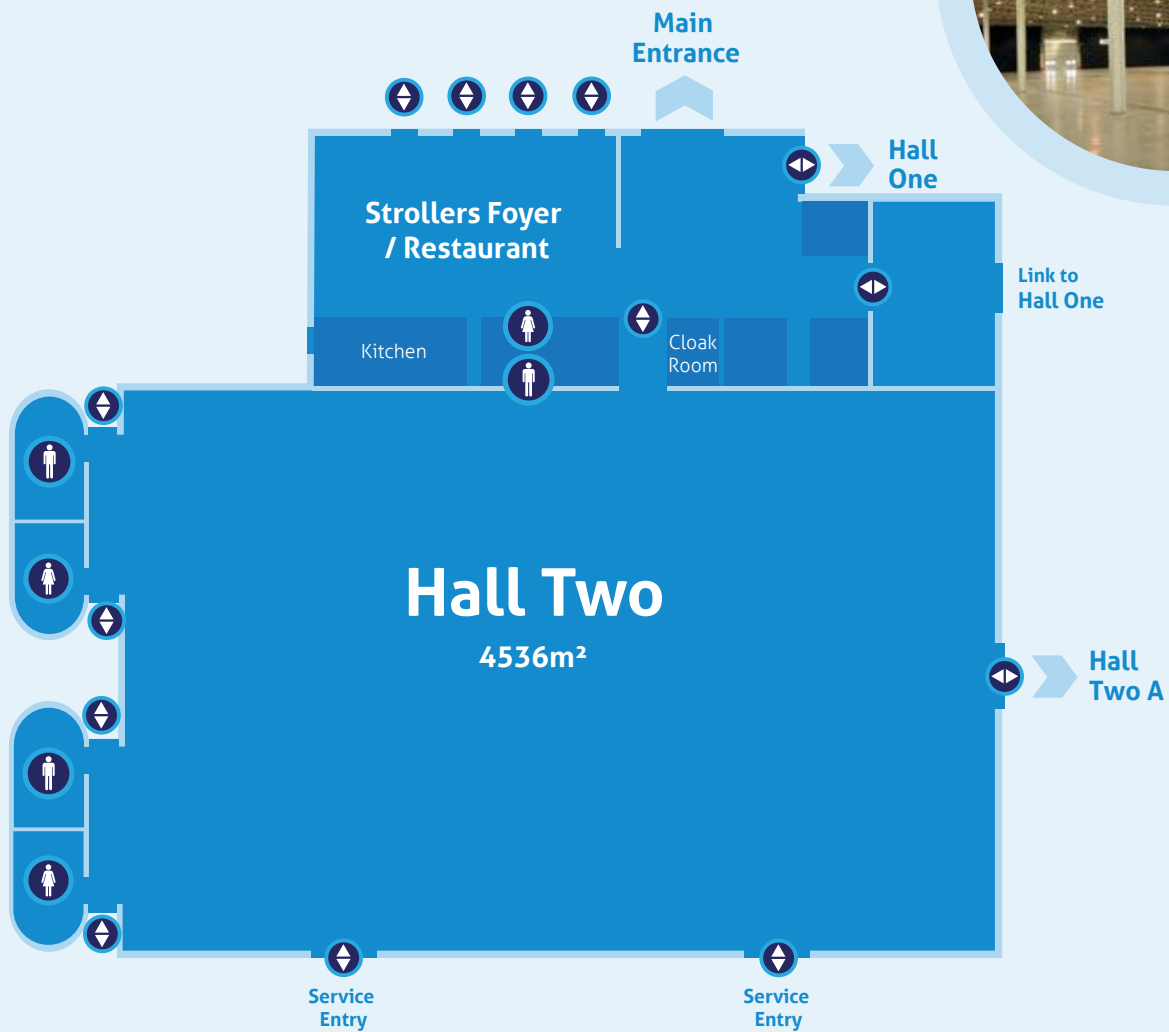

One venue, limitless possibilities

Located in the centre of England an exhibition, conference and outdoor event venue like no other.

Hall One

Room	Sqm	Theatre style capacity	Cabaret	Standing reception	Dinner
Hall 1	3000m ²	2,092	1,008	3,000	1,200

Hall Two

Room	Sqm	Theatre Style	Cabaret	Standing reception	Dinner
Hall 2	4536m ²	3,054	1,720	4,500	2,710

Hall Two A

Room	Sqm	Theatre Style	Cabaret	Standing Reception	Dinner (rounds of 10)
Hall 2a	2,400m ²	1,680	816	2000	960

Hall Three

Room	Sqm	Theatre Style	Cabaret	Standing reception	Dinner
Hall 3	3978m ²	3600	1728	3600	1900

The Loft

Room	Sqm	Theatre Style	Cabaret	Standing Reception	Dinner (rounds of 10)
The Loft	349m ²	400	176	433	220

Warwick Complex

Room	Sqm	Theatre Style	Cabaret	Standing reception	Dinner
Stareton Hall	495m ²	450	256	450	300
Oak Tree Private	189m ²	147	80	150	100
Oak Tree Public	93m ²	70	-	100	50

Stoneleigh Park Overview