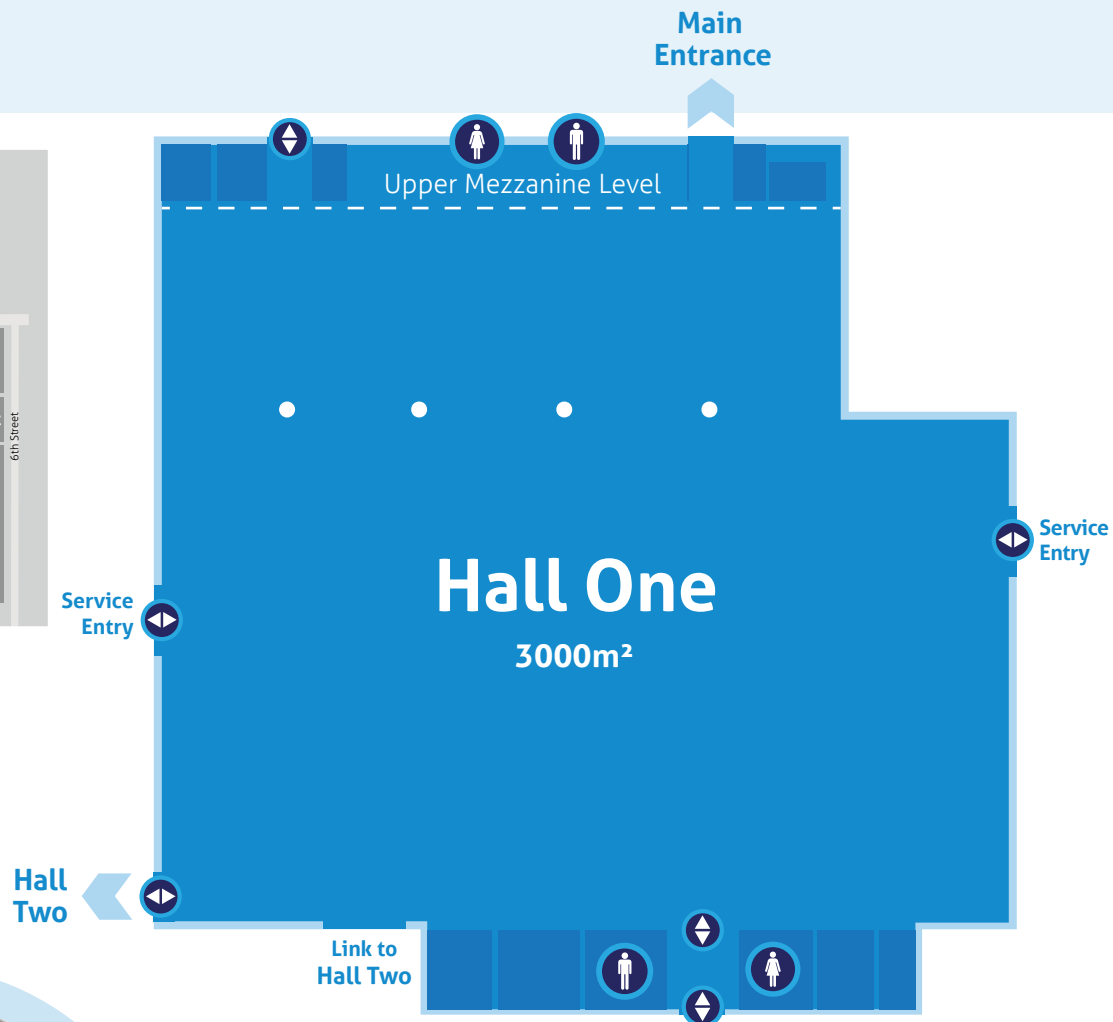

One venue, limitless possibilities

Located in the centre of England an exhibition, conference and outdoor event venue like no other.

Hall One

Room	Sqm	Theatre style capacity	Cabaret	Standing reception	Dinner
Hall 1	3000m ²	2,092	1,008	3,000	1,200

Hall Two

Room	Sqm	Theatre Style	Cabaret	Standing reception	Dinner
Hall 2	4536m ²	3,054	1,720	4,500	2,710

Hall Two A

Room	Sqm	Theatre Style	Cabaret	Standing Reception	Dinner (rounds of 10)
Hall 2a	2,400m ²	1,680	816	2000	960

Hall Three

Room	Sqm	Theatre Style	Cabaret	Standing reception	Dinner
Hall 3	3978m ²	3600	1728	3600	1900

The Loft

Room	Sqm	Theatre Style	Cabaret	Standing Reception	Dinner (rounds of 10)
The Loft	349m ²	400	176	433	220

Warwick Complex

Room	Sqm	Theatre Style	Cabaret	Standing reception	Dinner
Stareton Hall	495m ²	450	256	450	300
Oak Tree Private	189m ²	147	80	150	100
Oak Tree Public	93m ²	70	-	100	50

Stoneleigh Park Overview